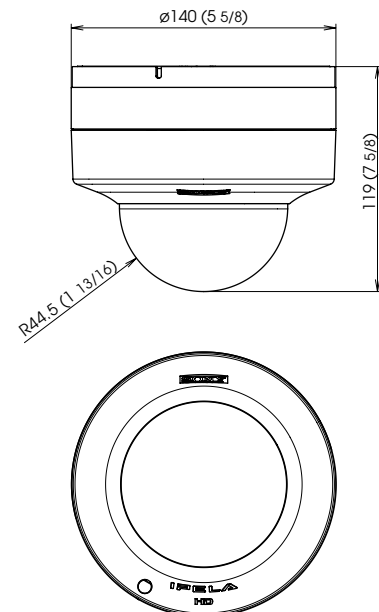

*1 Removable IR Cut Filter.

* The SNC-DH120T includes software developed by the OpenSSL Project for use in the OpenSSL Toolkit (<http://www.openssl.org/>).

SYSTEM CONFIGURATION

DIMENSIONS

Unit: mm (inches)