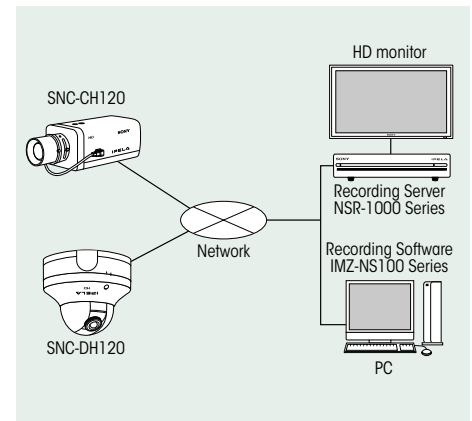

*1 Removable IR Cut Filter.

SYSTEM CONFIGURATION