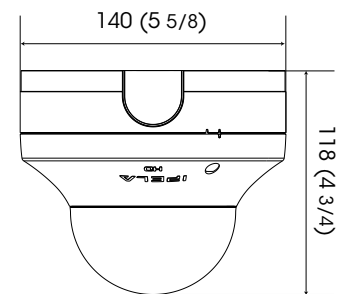

DIMENSIONS

Unit: mm (inches)

Distributed by

TOTAL SECURITY SYSTEMS
tss GROUP

© 2010 Sony Corporation. All rights reserved.
Reproduction in whole or in part without written permission is prohibited.
Features and specifications are subject to change without notice.
The values for weight and dimension are approximate.
Sony is a registered trademark of Sony Corporation.
IPELA and "Exmor" are trademarks of Sony Corporation.
Windows, XP, and Vista are trademarks of Microsoft Corporation.
Core is a trademark of Intel Corporation.
All other trademarks are the property of their respective owners