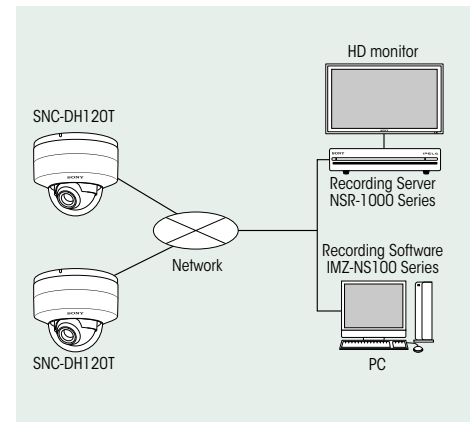

- DEPA Intelligent Video Analytics system can be set up with a DEPA-enabled recorder.

- Analog monitor output (phono jack).
- Powered by PoE (Power over Ethernet) for simple installation.
- ONVIF (Open Network Video Interface Forum) conformance that ensures greater interoperability and more flexibility in building multiple-vendor systems.

*1 Removable IR Cut Filter.

* The SNC-DH120T includes software developed by the OpenSSL Project for use in the OpenSSL Toolkit (<http://www.openssl.org/>).

SYSTEM CONFIGURATION

DIMENSIONS

Unit: mm (inches)